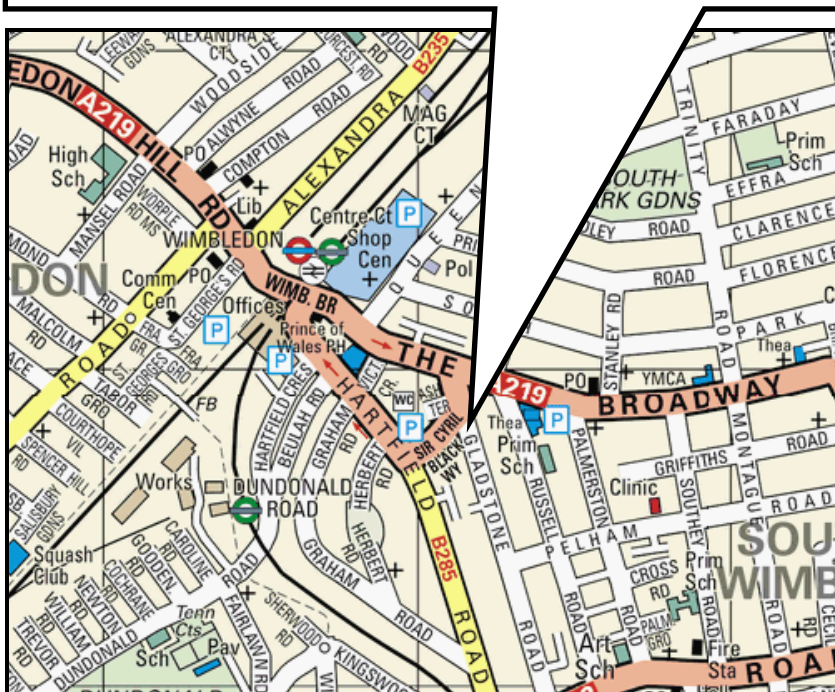

Directions from Wimbledon Station:

Turn LEFT out of station. Walk down the Broadway past Centre Court and Morrison's. Turn RIGHT after TK Maxx into Gladstone Road. The Collingham House reception door is 50 yards down on the left, just after Evans Cycles.