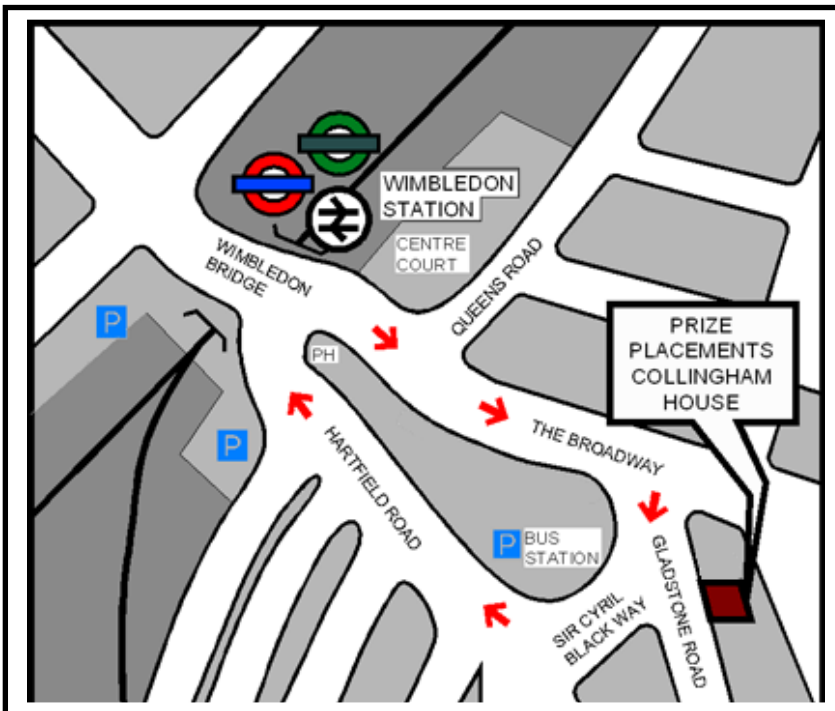

Directions from Wimbledon Station:

Turn LEFT out of station. Walk down the Broadway past Centre Court and Morrison's. Turn RIGHT after TK Maxx into Gladstone Road. The Collingham House reception door is 50 yards down on the left, just after Evans Cycles.