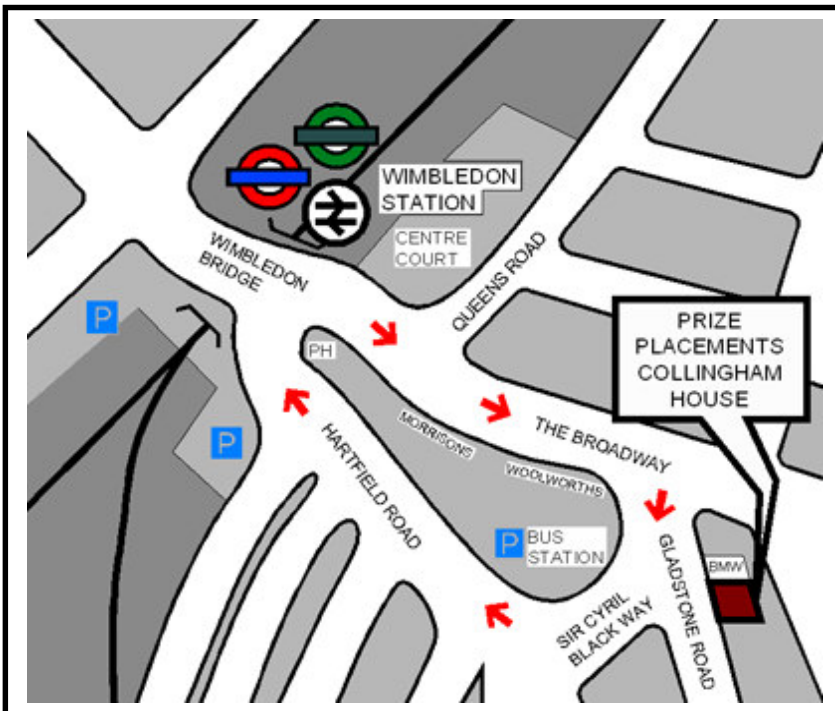

Directions from Wimbledon Station:

Turn LEFT out of station. Walk down the Broadway past Centre Court and Morrison's. Turn RIGHT after Woolworth's into Gladstone Road. The Collingham House reception door is 50 yards down on the left, just after the Cooper BMW showroom.