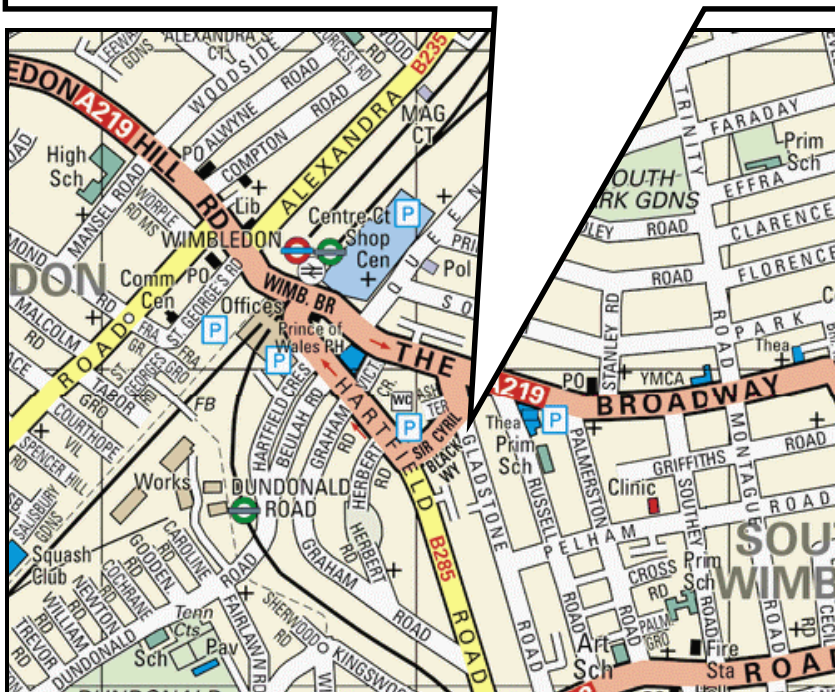

Directions from Wimbledon Station:

Turn LEFT out of station. Walk down the Broadway past Centre Court and Morrison's. Turn RIGHT after Woolworth's into Gladstone Road. The Collingham House reception door is 50 yards down on the left, just after the Cooper BMW showroom.